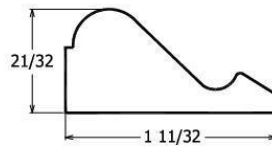

3/4" Screen Bead
Stocked in Clear Pine

1-3/4" Lattice
Stocked in Clear Pine

1-3/8" Lattice
Stocked in Clear Pine

Panel

2" Panel
Stocked in Clear Pine

1-3/8" Panel
Stocked in Clear Pine, Red Oak, FJ Primed (16' length only)