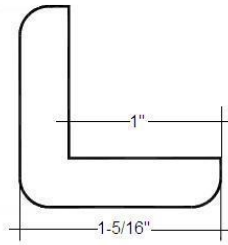

Corner Guard

1-5/16" Corner Guard
Stocked in Clear Pine