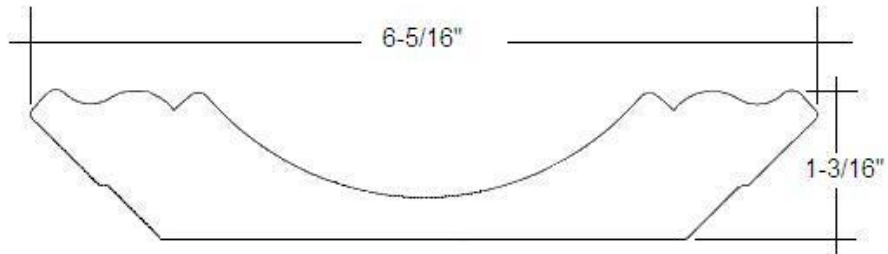

3/4" Cove

Stocked in Clear Pine, Red Oak, Maple, Azek PVC (16' lengths only)

11/16" Cove

Stocked in FJ Primed Pine

6-5/16" Cove

Special Order only, MDF, 16' lengths only