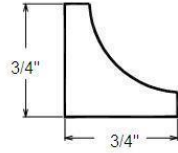

3-1/4" Crown
Stocked in Red Oak

2-3/4" Crown
Stocked in Clear Pine

1-5/8" Crown
Stocked in Clear Pine, Red Oak

1-3/4" Bed
Stocked in FJ Primed Pine

3/4" Cove

Stocked in Clear Pine, Red Oak, Maple, Azek PVC (16' lengths only)