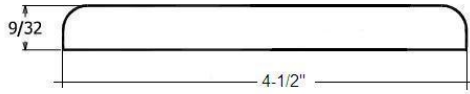

1-3/4" Drip Cap
Available in PVC by special order

Corner Guard

1-5/16" Corner Guard
Stocked in Clear Pine

1-1/8" Corner Guard
Stocked in Clear Pine

3/4" Corner Guard
Stocked in Clear Pine

Lattice & Mull Center Casing