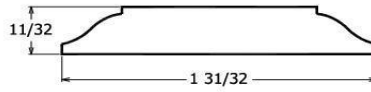

3/4" Screen Bead
Stocked in Clear Pine

1-3/4" Lattice
Stocked in Clear Pine

1-3/8" Lattice
Stocked in Clear Pine

Panel

2" Panel
Stocked in Clear Pine

1-3/8" Panel
Stocked in Clear Pine, Red Oak, FJ Primed (16' length only)