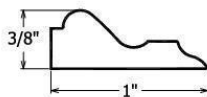

3/4" Screen Bead
Stocked in Clear Pine

1-3/4" Lattice
Stocked in Clear Pine

1-3/8" Lattice
Stocked in Clear Pine

Panel

2" Panel
Stocked in Clear Pine

1-3/8" Panel
Stocked in Clear Pine, Red Oak, FJ Primed (16' length only)