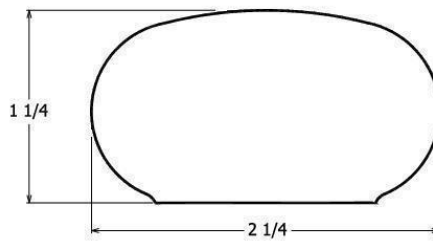

$1/2$ " x $3/4$ " Check Stop
Stocked in Clear Pine

$1-3/8$ " R1E Stop
Stocked in Clear Pine, (7' lengths only), FJ Primed Pine

Handrail

Bread loaf Handrail
Stocked in Clear Pine, Red Oak

Oval Handrail
Stocked in Clear Pine **DISCONTINUED**