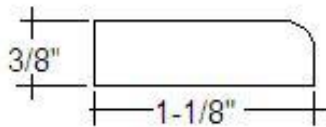

$1-3/8$ " R1E Stop
Stocked in Clear Pine, (7' lengths only), FJ Primed Pine