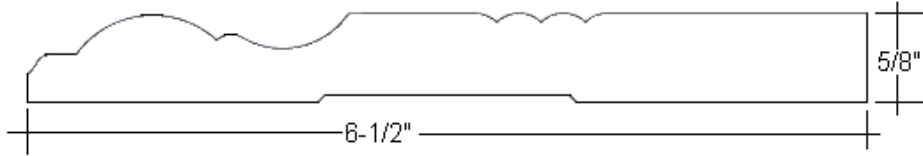

6-1/2" Victorian Beaded
Stocked in MDF, 16' lengths only