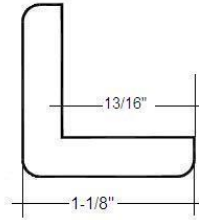

1-1/8" Corner Guard
Stocked in Clear Pine