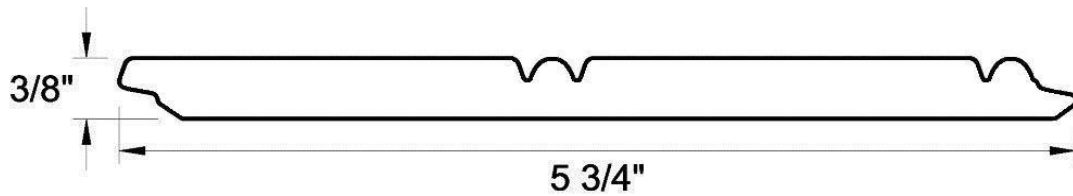

3/8" x 5-3/4" MDF Wainscot, primed, 14' length only

Not Shown: 1x6 T&G Edge and Center Bead Eastern Standard Pine