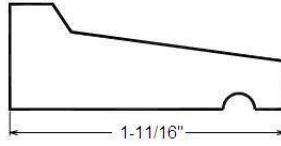

5/8" x 7/8" Neck
Stocked in Clear Pine

1-3/4" Drip Cap
Available in PVC by special order