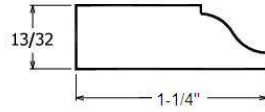

Stop

1-1/4" Colonial Stop
Stocked in FJ Primed Pine