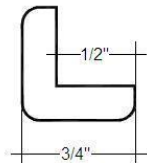

1-3/4" Drip Cap
Available in PVC by special order

Corner Guard

1-5/16" Corner Guard
Stocked in Clear Pine

1-1/8" Corner Guard
Stocked in Clear Pine

3/4" Corner Guard
Stocked in Clear Pine

Lattice & Mull Center Casing