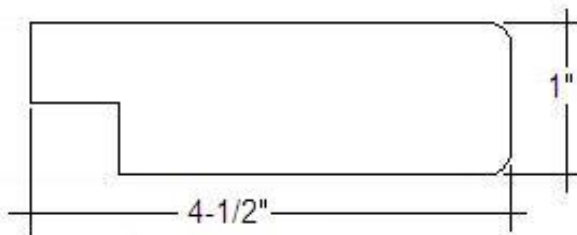

5/4 x 4-1/2" DH Stool, Rabbeted
Made to Order in all species