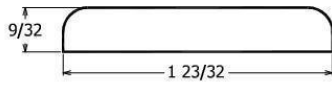

2-1/4" Mull Center Casing
Stocked in Clear Pine

1-3/4" Mull Center Casing
Stocked in Clear Pine