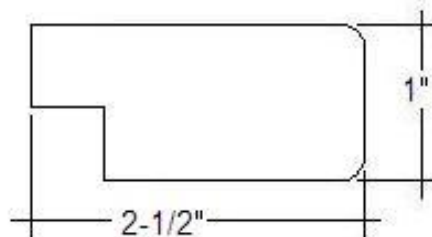

5/4 x 5-1/2" Andersen Casement Stool
Made to Order in all Species

5/4 x 4-1/2" DH Stool, Rabbeted
Made to Order in all species