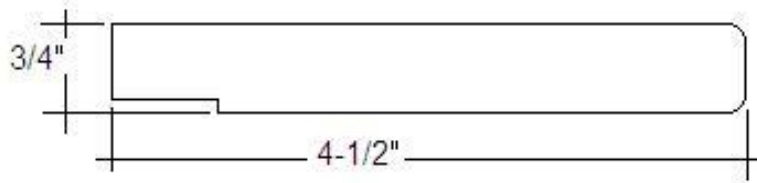

3" Narrowline Extension jambs
Stocked in FJ Primed Pine

5/4 x 5-1/2" Andersen Casement Stool
Made to Order in all Species

5/4 x 4-1/2" DH Stool, Rabbeted
Made to Order in all species

5/4 x 2-1/2" DH Stool, Rabbeted
Stocked in FJ Primed Pine
Made to Order in all other species