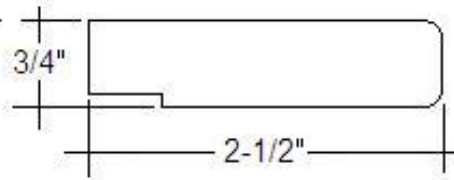

$\frac{3}{4}$ " x 2-1/2" Stool
Made to Order in all species