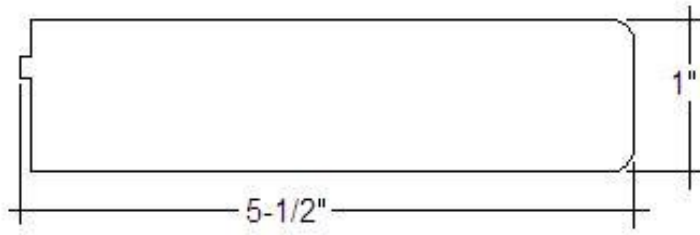

3" Narrowline Extension jambs
Stocked in FJ Primed Pine

5/4 x 5-1/2" Andersen Casement Stool
Made to Order in all Species