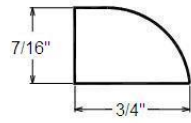

1" Panel
Stocked in Clear Pine **DISCONTINUED**

Not Shown: 1-1/8" Azek PVC

Quarter Round & Shoe

3/4" Quarter Round
Stocked in Clear Pine

1/2" Quarter Round
Stocked in Clear Pine

1/4" Quarter Round
Stocked in Clear Pine