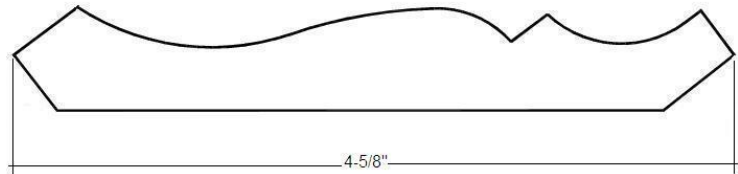

3" Ranch Base

Stocked in Clear Pine, FJ Primed Pine, Red Oak

5-1/4" Colonial

Stocked in FJ Primed Pine, MDF (16' lengths only), Red Oak

6-1/2" Victorian Beaded
Stocked in MDF, 16' lengths only

5-1/4" Speed Base
Stocked in MDF, 16' lengths only

7-1/4" Speed Base
Stocked in MDF, 16' lengths only

Crown and Cove

4-5/8" Crown
Stocked in Clear Pine, FJ Pine, MDF (16' lengths only)

3-5/8" Crown
Stocked in Clear Pine, FJ Primed Pine (16' lengths only), Primed MDF (16' lengths only), Azek PVC (16' lengths only)