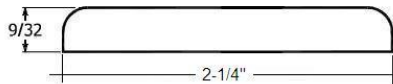

Lattice & Mull Center Casing

4-1/2" Mull Center Casing
Stocked in Clear Pine

2-1/2" Mull Center Casing
Stocked in Clear Pine