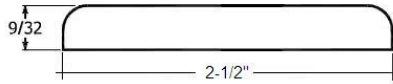

2-1/2" Mull Center Casing
Stocked in Clear Pine