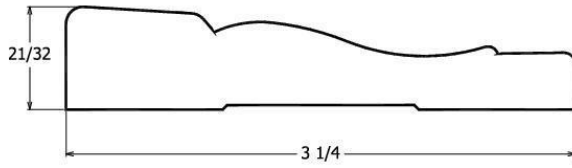

Casing

2-1/4" Colonial
Stocked in Clear Pine, FJ Primed Pine, MDF, Red Oak

2-1/4" Ranch
Stocked in Clear Pine, FJ Primed Pine, Red Oak

Not Shown: 3-1/4" Five Step Colonial

3-1/4" #444 Colonial
Stocked in Red Oak
Note: 3-1/2" version available in FJ Primed Pine