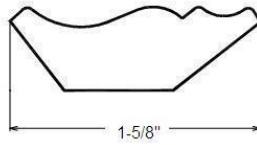

1-5/8" Crown
Stocked in Clear Pine, Red Oak