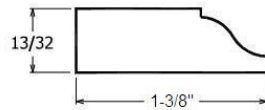

1-3/8" Colonial Stop
Stocked in Clear Pine, Red Oak