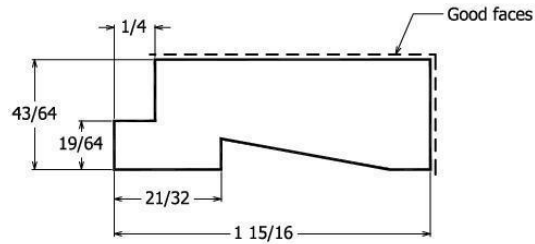

Window Stool & Extension Jambs

Andersen 1-11/16" Casement/Awning Extension Jamb
Stocked in Clear Pine