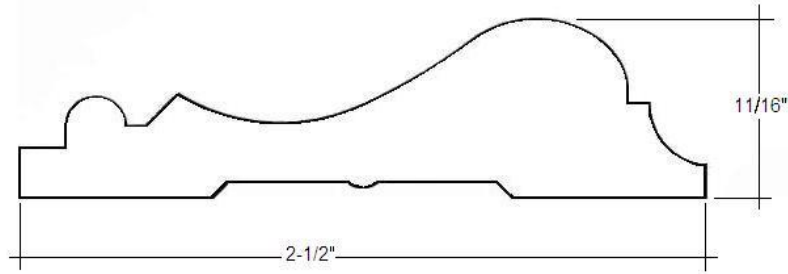

Chair Rail & Wainscot

2-1/2" Chair Rail (WM-390)
Stocked in Clear Pine, FJ Primed Pine