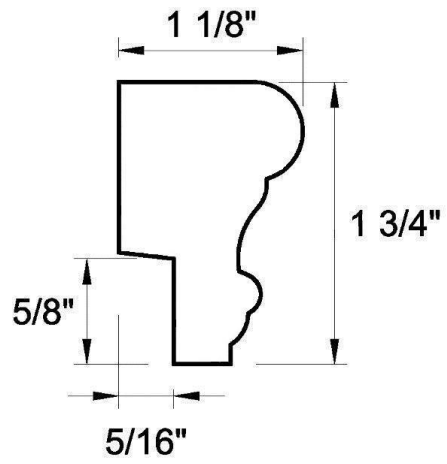

5/8" X 4 Beaded Ceiling
Stocked in Douglas Fir

3/8" x 4 Beaded Ceiling
Stocked in Red Oak **DISCONTINUED**

3/8" x 5-3/4" MDF Wainscot, primed, 14' length only

Not Shown: 1x6 T&G Edge and Center Bead Eastern Standard Pine