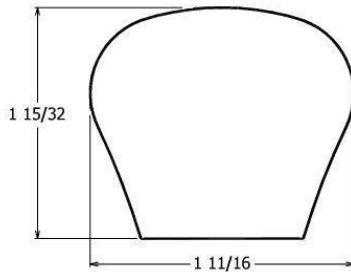

Handrail

Bread loaf Handrail
Stocked in Clear Pine, Red Oak