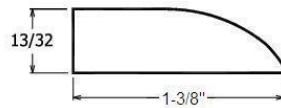

7/16" x 3/4" Shoe

Stocked in Clear Pine, FJ Primed Pine (16' lengths only), Red Oak, Maple

Stop

1-1/4" Colonial Stop
Stocked in FJ Primed Pine

1-3/8" Colonial Stop
Stocked in Clear Pine, Red Oak

1-3/8" Ranch Stop
Stocked in Clear Pine, Red Oak