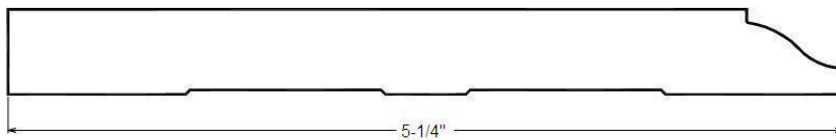

5-1/4" Colonial

Stocked in FJ Primed Pine, MDF (16' lengths only), Red Oak