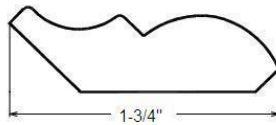

2-3/4" Crown
Stocked in Clear Pine

1-5/8" Crown
Stocked in Clear Pine, Red Oak