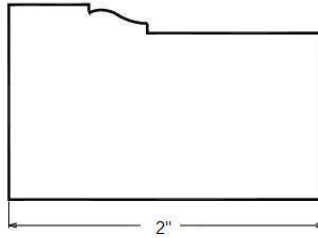

Brick & Neck

2" Exterior Brick
Stocked in FJ Primed Pine, Azek PVC (17' lengths only)

1-1/4" Interior Brick
Stocked in Clear Pine