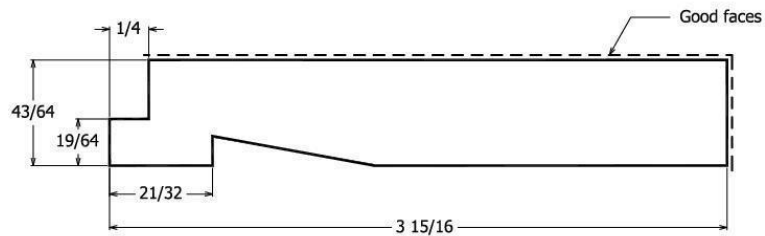

Andersen 4" Casement/Awning Extension Jamb
Stocked in Clear Pine