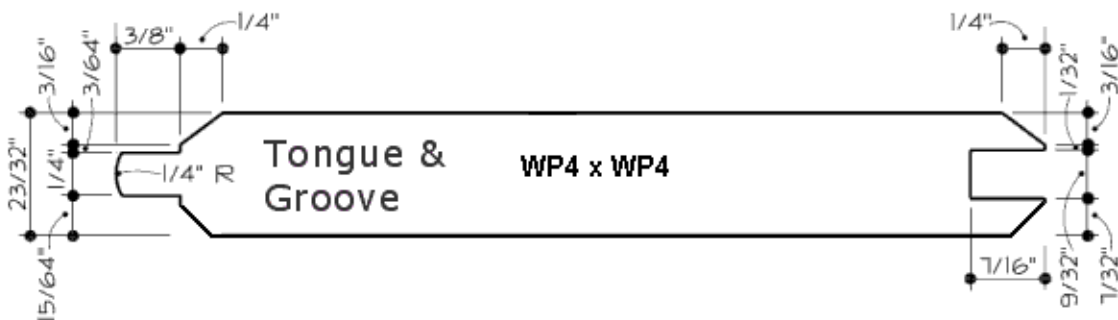

Tongue & Groove

Stocked in 1x6 and 1x8 Eastern Standard Pine, 1x6 D & Better Western Red Cedar, 1x6 #3 & Better Rough Sawn Western Red Cedar

Note: The backside profile may vary, depending on availability from suppliers