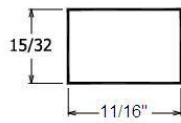

7/16" x 3/4" Shoe

Stocked in Clear Pine, FJ Primed Pine (16' lengths only), Red Oak, Maple

Stop

1-1/4" Colonial Stop
Stocked in FJ Primed Pine

1-3/8" Colonial Stop
Stocked in Clear Pine, Red Oak

1-3/8" Ranch Stop
Stocked in Clear Pine, Red Oak