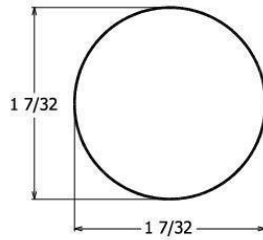

Miscellaneous

1-5/16" Closet Rod
Stocked in Clear Pine