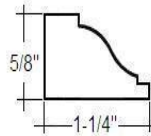

1-1/4" Interior Brick
Stocked in Clear Pine