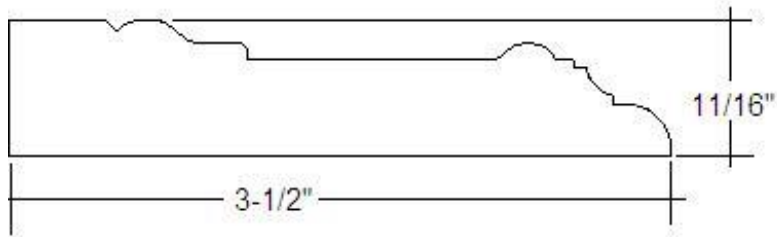

Casing

2-1/4" Colonial
Stocked in Clear Pine, FJ Primed Pine, MDF, Red Oak

2-1/4" Ranch
Stocked in Clear Pine, FJ Primed Pine, Red Oak

Not Shown: 3-1/4" Five Step Colonial

3-1/4" #444 Colonial
Stocked in Red Oak
Note: 3-1/2" version available in FJ Primed Pine