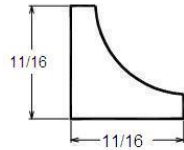

3-1/4" Crown
Stocked in Red Oak

2-3/4" Crown
Stocked in Clear Pine

1-5/8" Crown
Stocked in Clear Pine, Red Oak

1-3/4" Bed
Stocked in FJ Primed Pine

3/4" Cove

Stocked in Clear Pine, Red Oak, Maple, Azek PVC (16' lengths only)